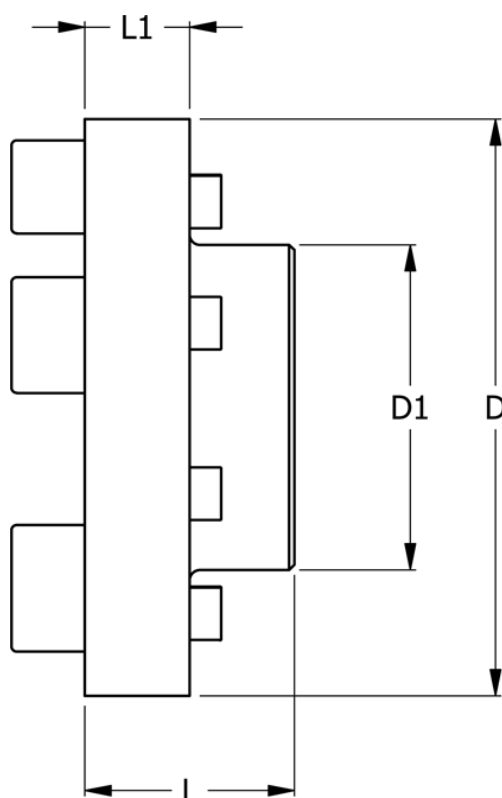

Article number: 330625023

Description: Coupling N-Eupex str. 250
Part 2 & 3 without bore

Measures

D	= 250
D1	= 155
L	= 100
L1	= 42
Max bore	= 95
Torque (N m)	= 2800